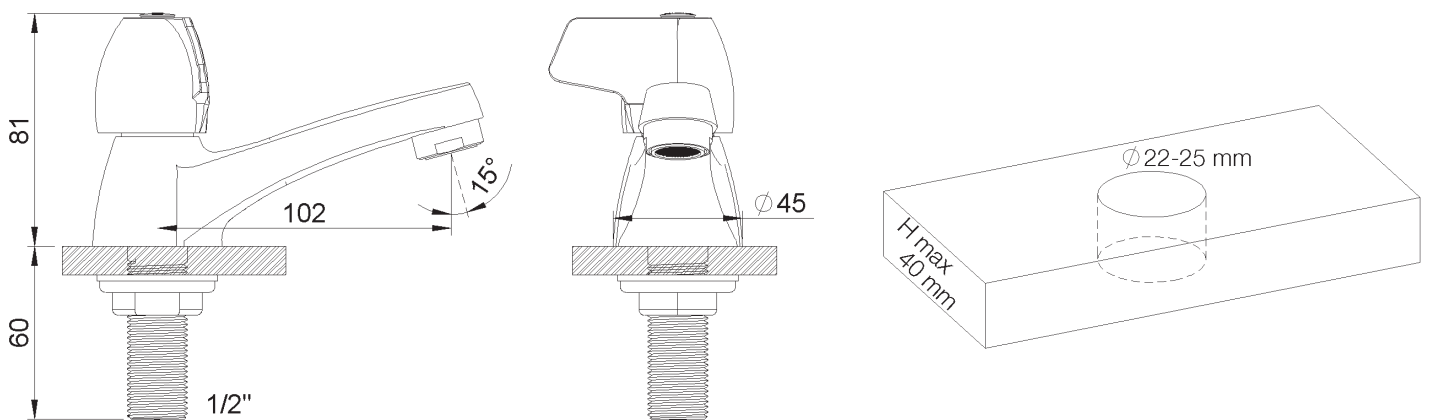

**PRODUCT TECHNICAL SHEET**

Collection : **PILE & FACE**

Ref. : **1002.--.34**

Robinet lave-mains

Fonteinkraan

Washbasin tap

**Picture**

**Product details**

Weight : 0,8 kg

Flow at 3 bar : 7,5 l/min

Internal mechanism : 1/3 turn compression valve

**Technical drawing**

RN01/01/2015.V01